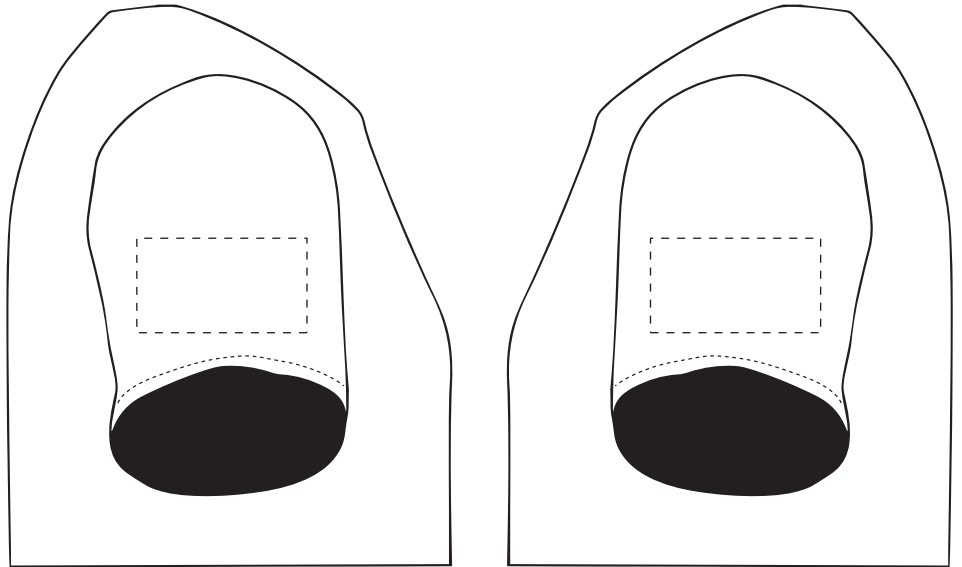

Your Ref:	Quantity:	Product Code: PF0005
Our Ref:	Version: 1	Product Colour: White

PRINTING CONCERNS: PRINT MAY DISCOLOUR

PRODUCT INFO: DUE TO THE NATURE OF THE PRODUCT THE PRINT POSITION MAY VARY BY 2 - 3 MM

The dashed line is to demonstrate print area and will not appear on your printed item

PANTONE REFERENCE(S)

 Full colour printing

ARTWORK SCALE 25%

Product Image for visualisation
- colours may vary

Right Sleeve

Left Sleeve

ARTWORK SCALE 100%
Max print area 90mm x 50mm

To proceed, please approve visual via the online system.

PLEASE NOTE:

- All colours including print and product are for visual purposes only and should not be regarded as the actual colour of the product and print.
- Some products may vary from batch to batch and may differ from previous orders.
- The colour and texture of a product can also have an effect on the final print colour.
- By approving this order we accept that you understand these terms.